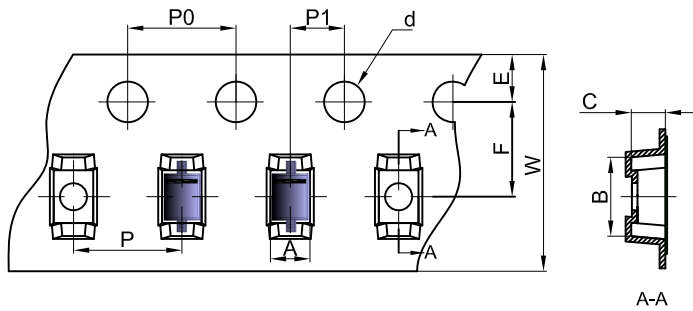

SOD-323 Embossed Carrier Tape

Dimensions are in millimeter										
Pkg type	A	B	C	d	E	F	P0	P	P1	W
SOD-323	1.48	3.3	1.25	Ø1.50	1.75	3.50	4.00	4.00	2.00	8.00

SOD-323 Tape Leader and Trailer